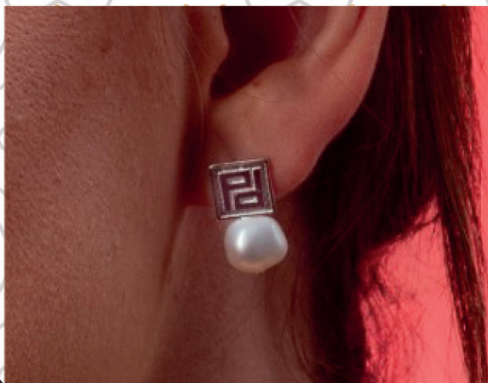

PER3243
COLLAR BONES
~~53,90€~~ 23€

PER3245
PEND. BONES
~~25,90€~~ 16€

PER3244
ANILLO BONES
~~25,90€~~ 16€

PER3247
PUL. BONES
~~48,90€~~ 20€

PPL47
PEND. LOGO
CON PERLA
BLANCA
23€

PER3269E
PUL. ELÁSTICA ROCKER
~~54,99€~~ 20€